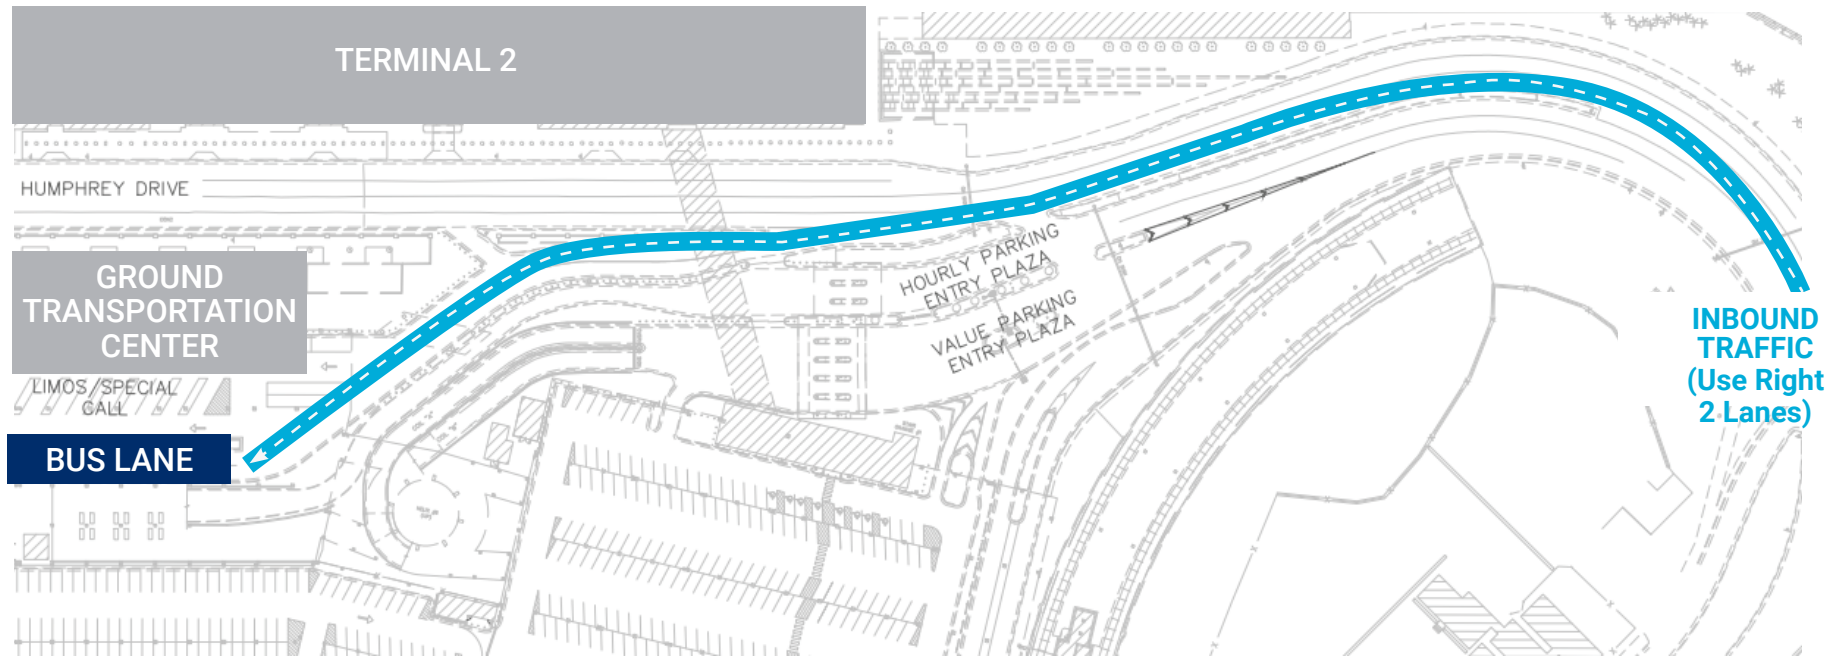

BUS OPERATOR INSTRUCTIONS

TERMINAL 2

Ground Transportation Center

- Do not follow signs for Parking
- Follow signs for Terminal 2 and Commercial Vehicles
- Pay using a bank card at the entrance (unless your vehicle is equipped with a MAC-issued transponder). Pay using one card per Bus. No other payment options will be accepted
- After entry into the Ground Transportation Center, follow Bus signs and park along the curb
- Do not leave your vehicle unattended or it will be impounded, and you will receive a citation
- At exit, insert the same bank card that was used to enter. Exit gate will open when payment is approved
- **Clearance for the Bus Lane is 13 ft 6 in**

Non-Permitted Commercial Fees

0 to 10 Minutes	$8.00
10 to 20 Minutes	$9.00
Every 10-Minute	$2.00
Increment Thereafter	

mspairport.com