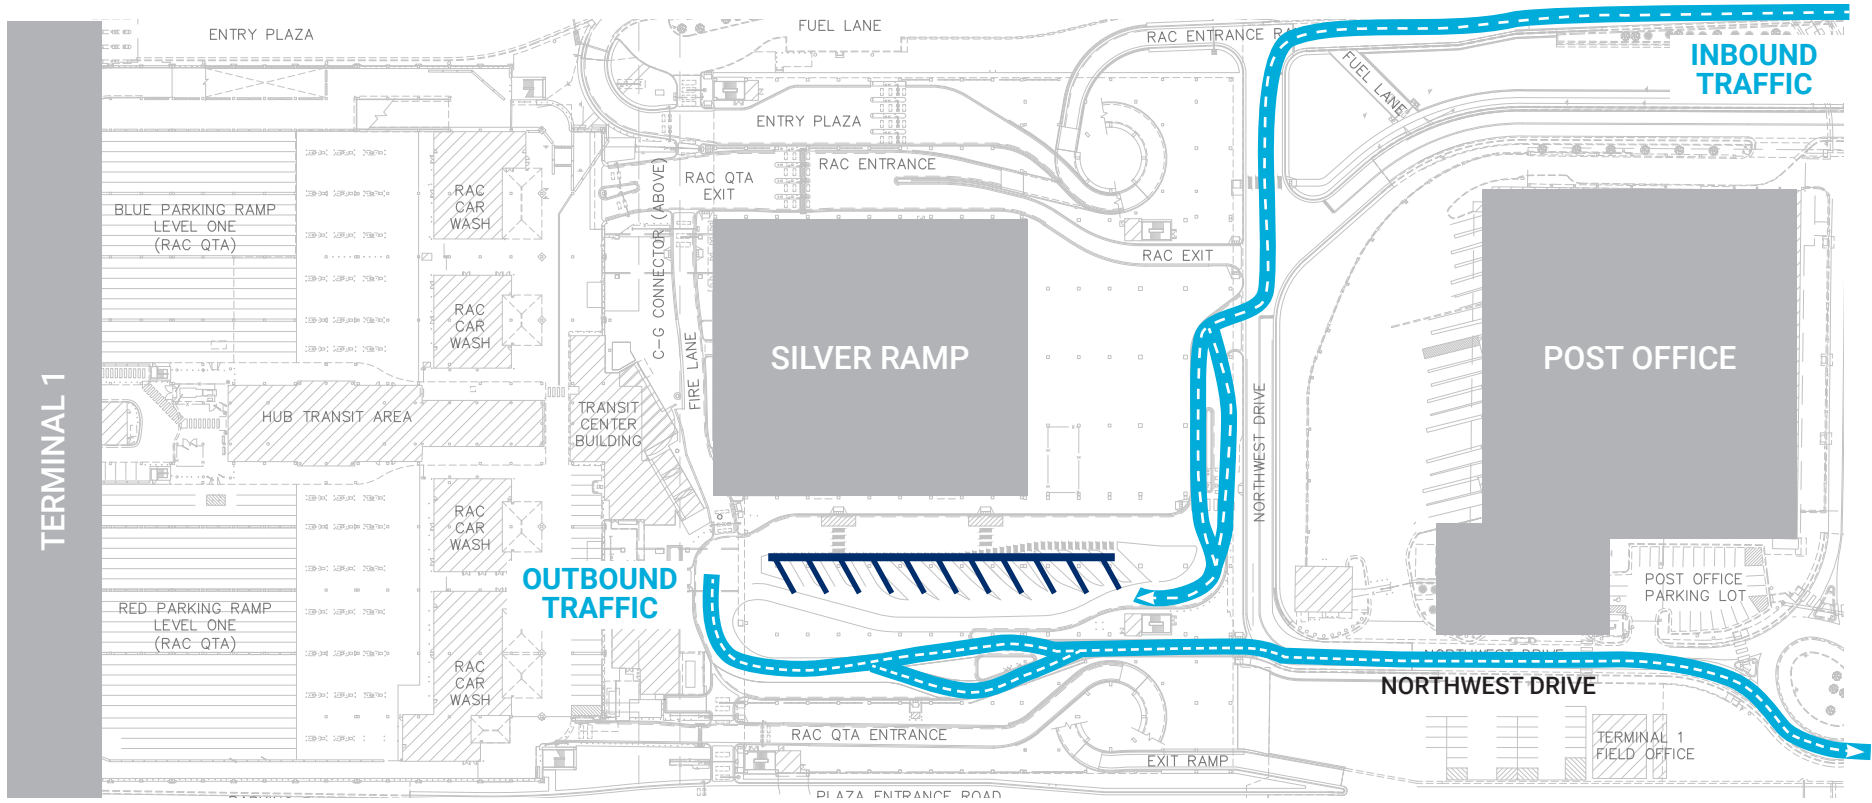

## HOLDING LOT

### Holding Lot

- Stage free-of-charge for up to two hours in Holding Lot A, immediately East of Signature Flight Support, on Post Road
- Do not leave your vehicle unattended or it will be impounded, and you will receive a citation

### Silver Ramp

- Remain in the left lane as you enter the inbound roadway
- Follow signs for Buses
- Pay using a bank card at the entrance (unless your vehicle is equipped with a MAC-issued transponder). Pay using one card per Bus. No other payment options will be accepted
- Follow signs for Buses/Charters and park in an approved lane
- Do not park along the curbside, as it is prohibited
- Do not leave your vehicle unattended or it will be impounded, and you will receive a citation
- At exit, insert the same bank card that was used to enter. Exit gate will open when payment is approved
- **Clearance for the Silver Ramp is 13 ft 6 in**

## TERMINAL 2